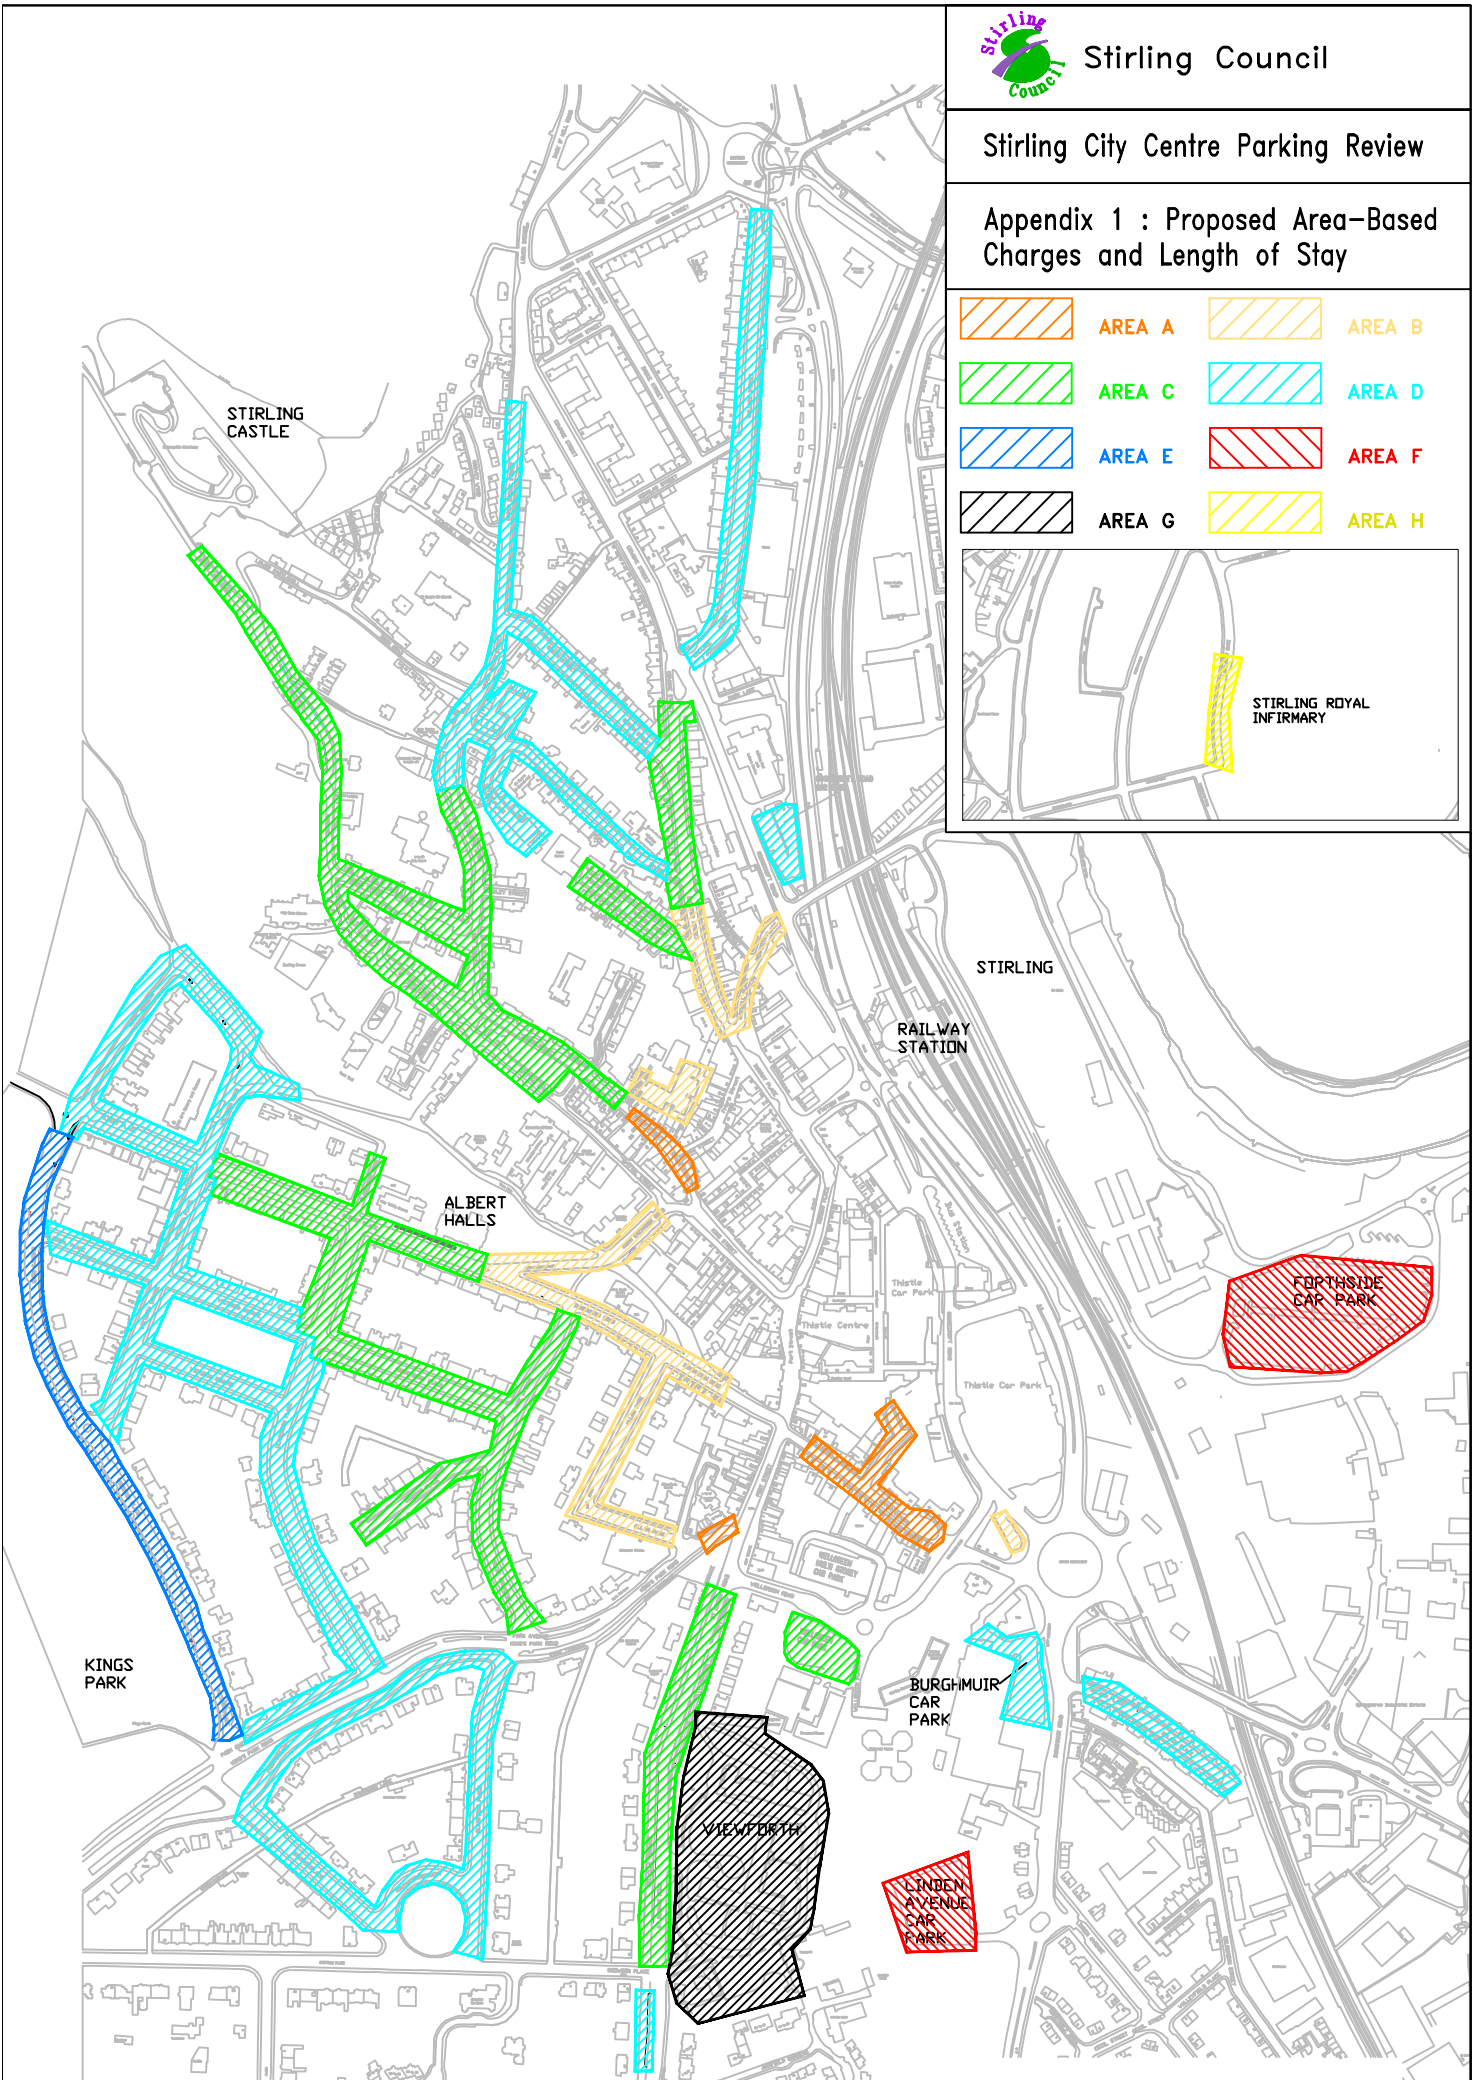

Appendix 1 : Proposed Area-Based Charges and Length of Stay

	AREA A		AREA B
	AREA C		AREA D
	AREA E		AREA F
	AREA G		AREA H

APPENDIX 2

AREA	STREETS AND CAR PARKS INCLUDED IN AREAS	CURRENT CONTROLS		PROPOSED CONTROLS		PROPOSED SEASON TICKETS FOR ALL DAY PARKING (BASED ON 6 DAY WEEK)
		LENGTH OF STAY	CHARGES	LENGTH OF STAY	CHARGES	
A	Baker Street (No's. 1 to 52), Barnton Street, Cameronian Street, Kings Park Road, Upper Craigs	20 Minutes	£1.00, £1.40	30 Minutes	£0.80	
B	Albert Place (No's 1 to 4), Allan Park, Barnton Street (No's 1 to 61), Corn Exchange Road, Dalgliesh Court Car Park, Dumbarton Road, Goosecroft Road, Maxwell Place, Seaforth Place.	20 Minutes 1 Hour 2 Hours	£1.00, £1.40 £1.50 £1.80, £1.90	30 Minutes 1 Hour 2 Hours	£0.80 £1.40 £1.90	
C	Abercromby Place, Albert Place (No's. 5 to 17 & No.s 28 to 38), Baker Street (No's 53 to 78), Bank Street, Barnton Street (No's 63 to 107), Bow Street, Broad Street, Castle Wynd, Clarendon Place, Clarendon Road, Darnley Street, Glebe Avenue, Glebe Crescent, Mar Place, Melville Terrace (No's. 1 to 16) Pit Terrace (No's 3 to 13), Princes Street, Spittal Street, St Johns Street, St Mary's Wynd, St Ninians Road, Upper Castle Hill, Viewfield Place, Wellgreen Carpark, Windsor Place.	1 Hour 2 Hours 4 Hours	£1.50 £1.80, £1.90 £2.20, £2.40, £2.50	1 Hour 2 Hours 4 Hours	£1.40 £1.70 £2.50	
D	Albert Place (No's. 19 to 27), Balmoral Place, Burghmuir Car Park, Clarendon Place, Clarendon Road, Drummond Place, Gladstone Place, Goosecroft Road Car Park, Greenwood Avenue, Irvine Place, Melville Terrace (No's 17 to 21), Nelson Place, Park Avenue, Park Terrace, Queen Street, Royal Gardens, Southfield Crescent, Upper Bridge Street, Victoria Place (No's 1 to 17), Victoria Road, Victoria Square, Wallace Street.	2 Hours 4 Hours All day	£1.70, £1.80 £2.10, £2.20, £2.40 £2.70, £3.20	2 Hours 4 Hours All day	£1.50 £2.00 £2.50	Weekly £12.00 4 Weekly £44.00 12 Weekly £120.00 Annual £400.00
E	Queens Road, Victoria Place (No's 18 to 67)	1 Hour 2 Hour All day	£0.60 £1.20 £2.70	2 Hours 4 Hours All day	£0.60 £1.20 £2.50	Weekly £12.00 4 Weekly £44.00 12 Weekly £120.00 Annual £400.00
F	Forthside Car Park, Linden Avenue Car Park	2 Hours 4 Hours All day	£1.60 £2.00 £2.60	All day	£1.00	Weekly £5.00 4 Weekly £20.00 12 Weekly £60.00 Annual £230.00
G	Viewforth Car Park (Saturday Only)	All day	£2.00	All day	£2.00	
H	Livlands Gate	3 Hours	£1.00	3 Hours	£1.00	