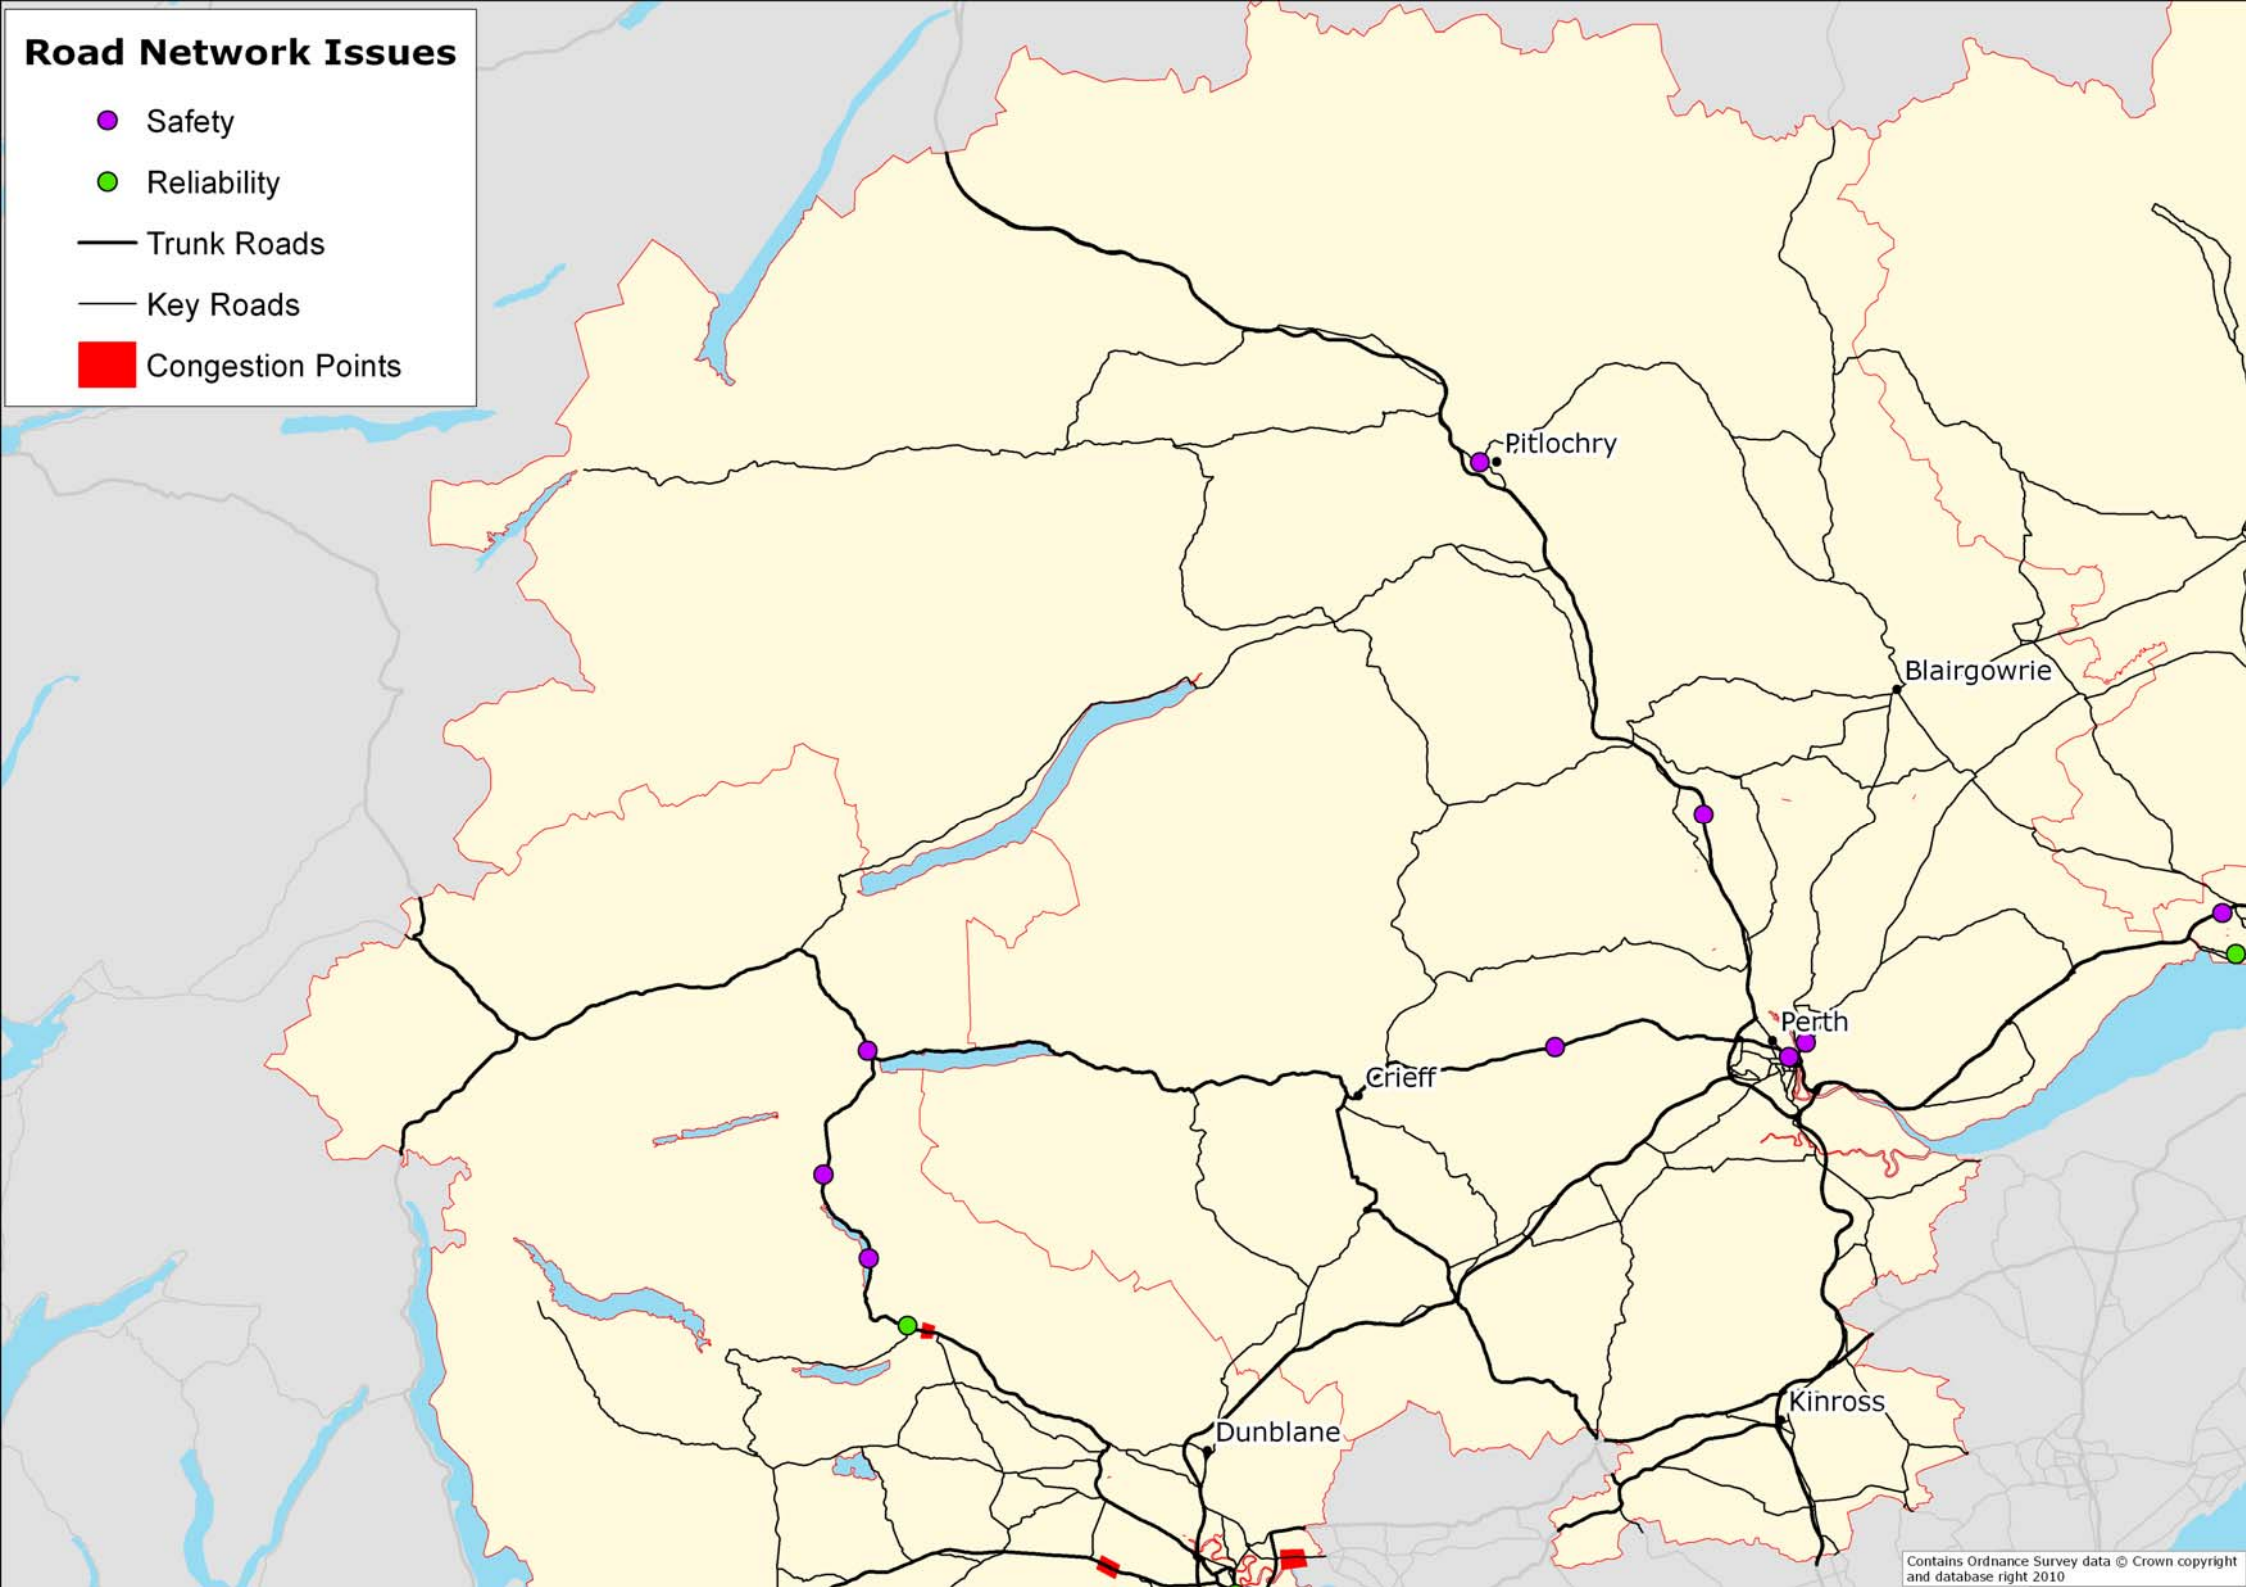

Network Issues

Perth and Kinross Data

Road Network Issues

- Safety
- Reliability
- Trunk Roads
- Key Roads
- Congestion Points

Stirling Data

Road Network Issues

- Safety
- Reliability
- Trunk Roads
- Key Roads
- Congestion Points

Dundee Data

Road Network Issues

- Safety
- Reliability
- Trunk Roads
- Key Roads
- Congestion Points

Angus Data

Road Network Issues

- Safety
- Reliability
- Trunk Roads
- Key Roads
- Congestion Points