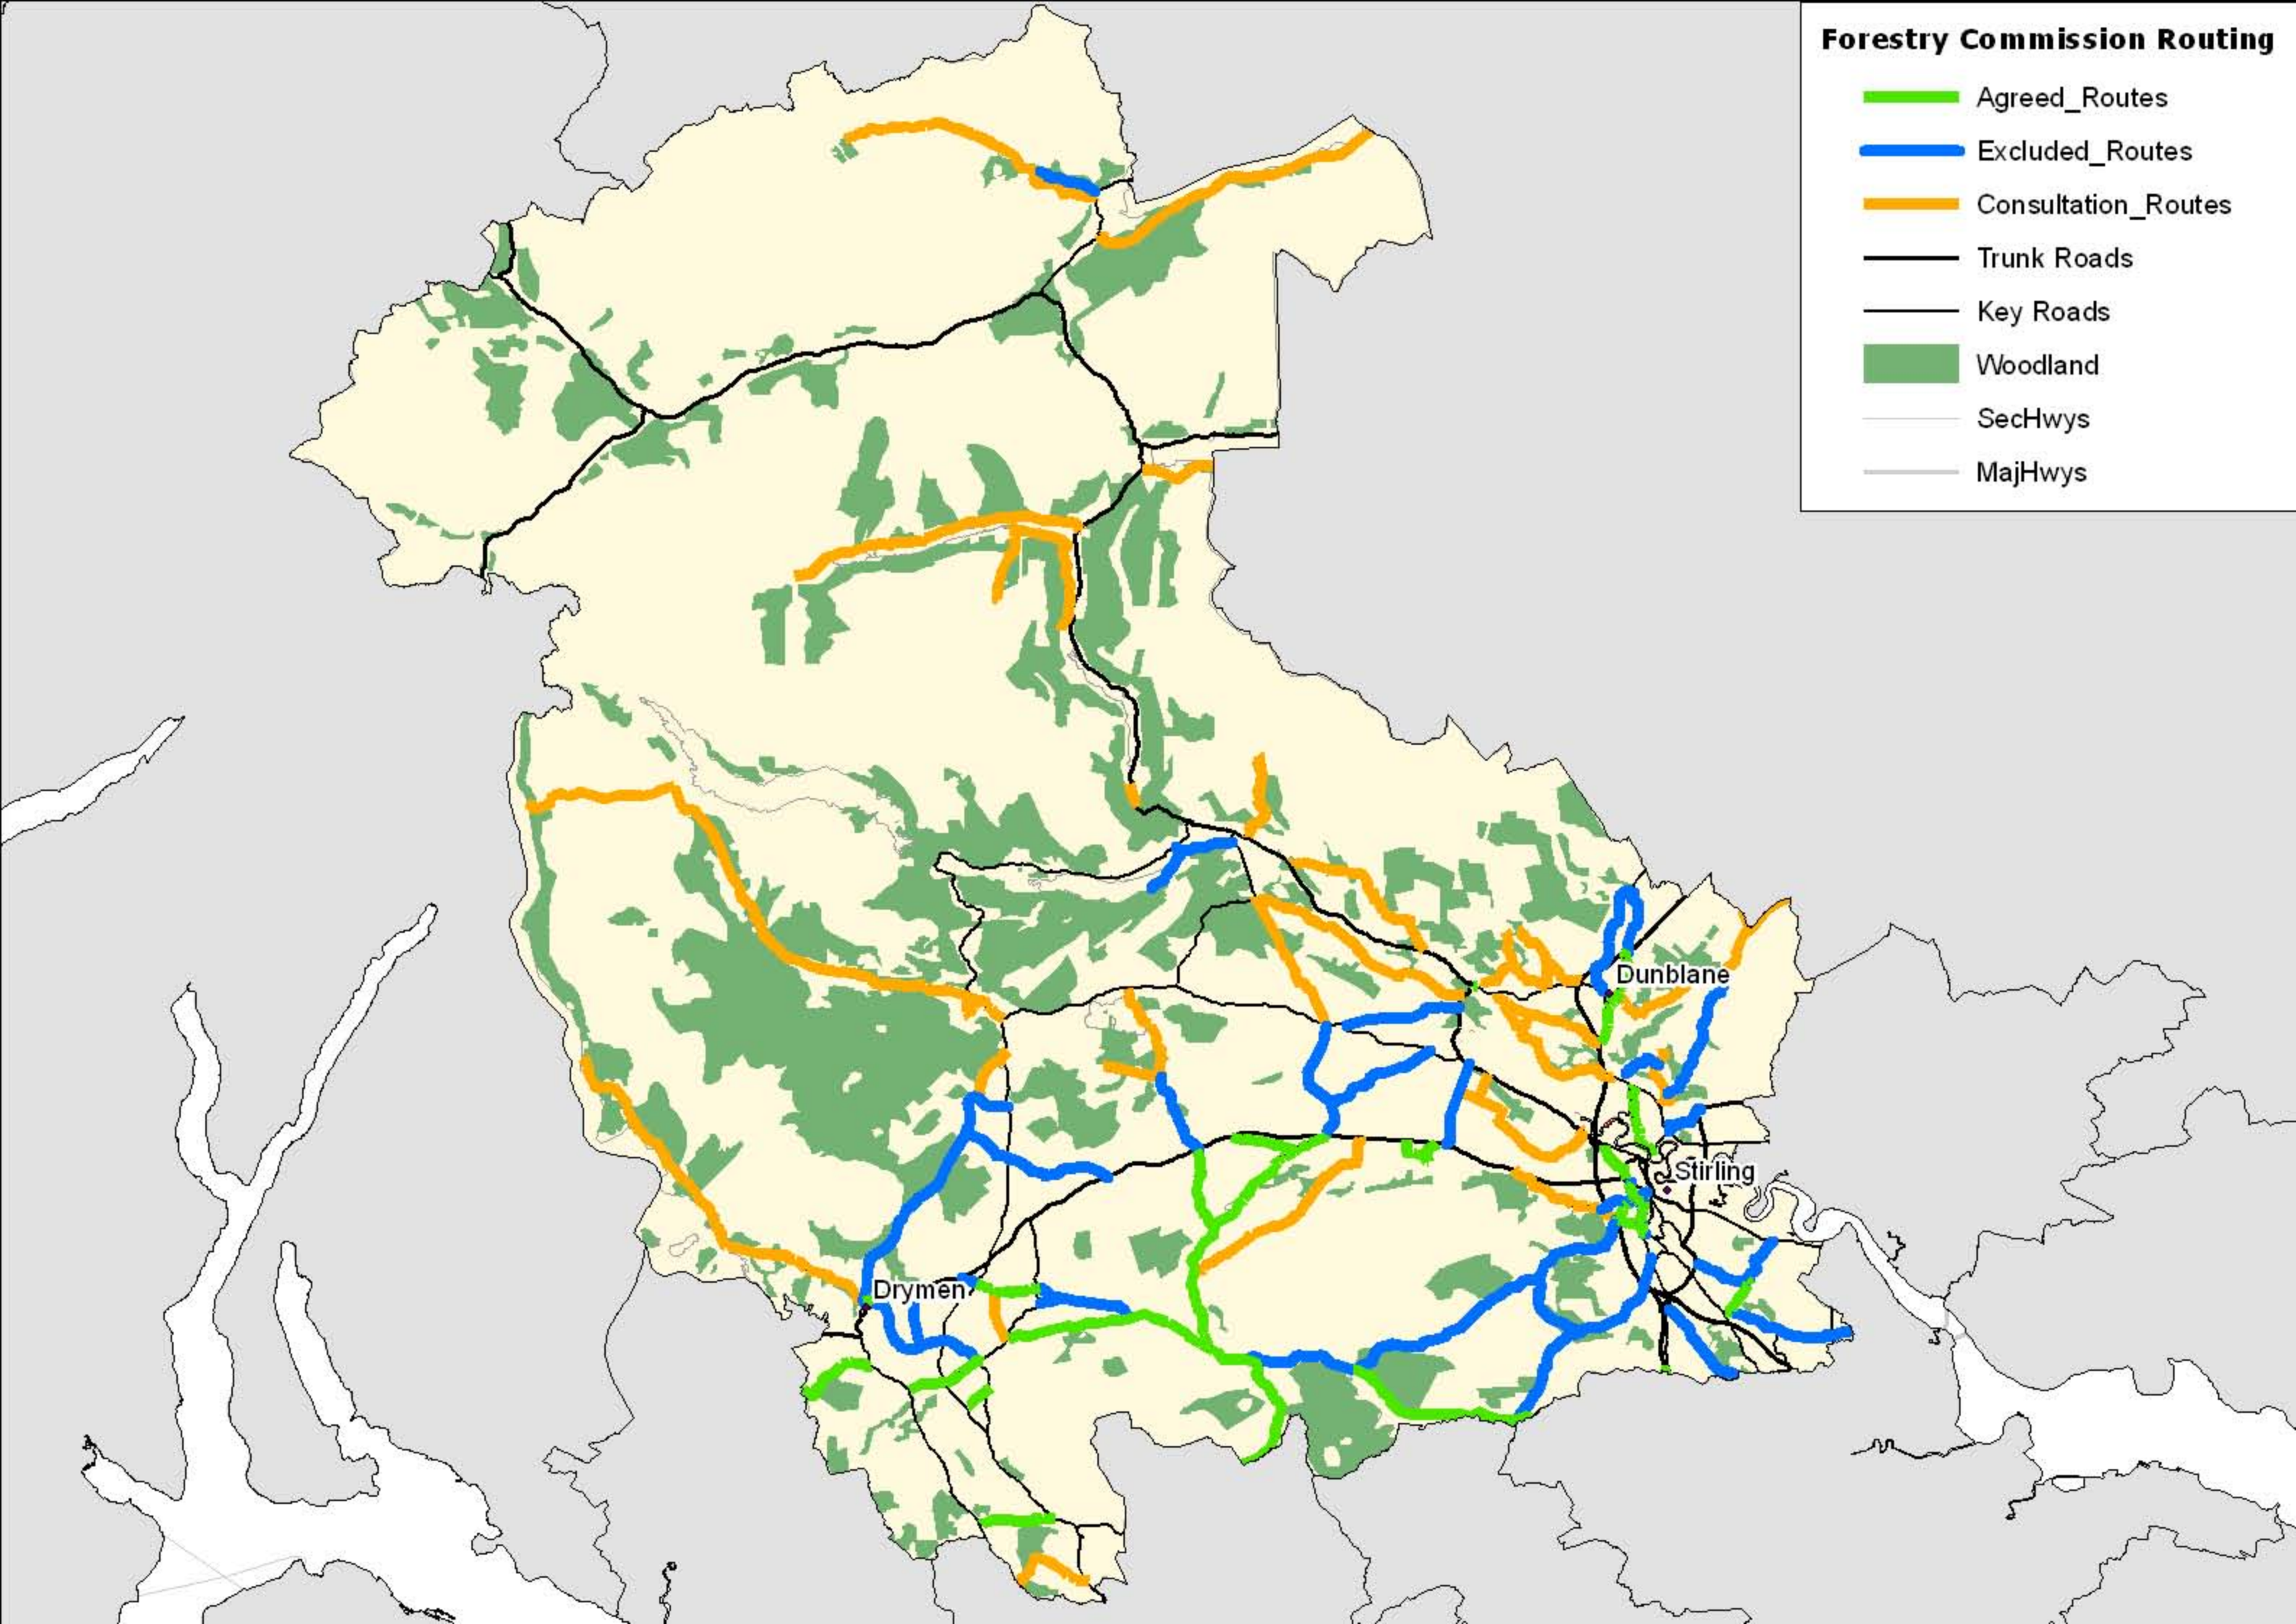

Forestry Commission Routing

- Agreed_Routes
- Excluded_Routes
- Consultation_Routes
- Trunk Roads
- Key Roads
- Woodland
- SecHwys
- MajHwys