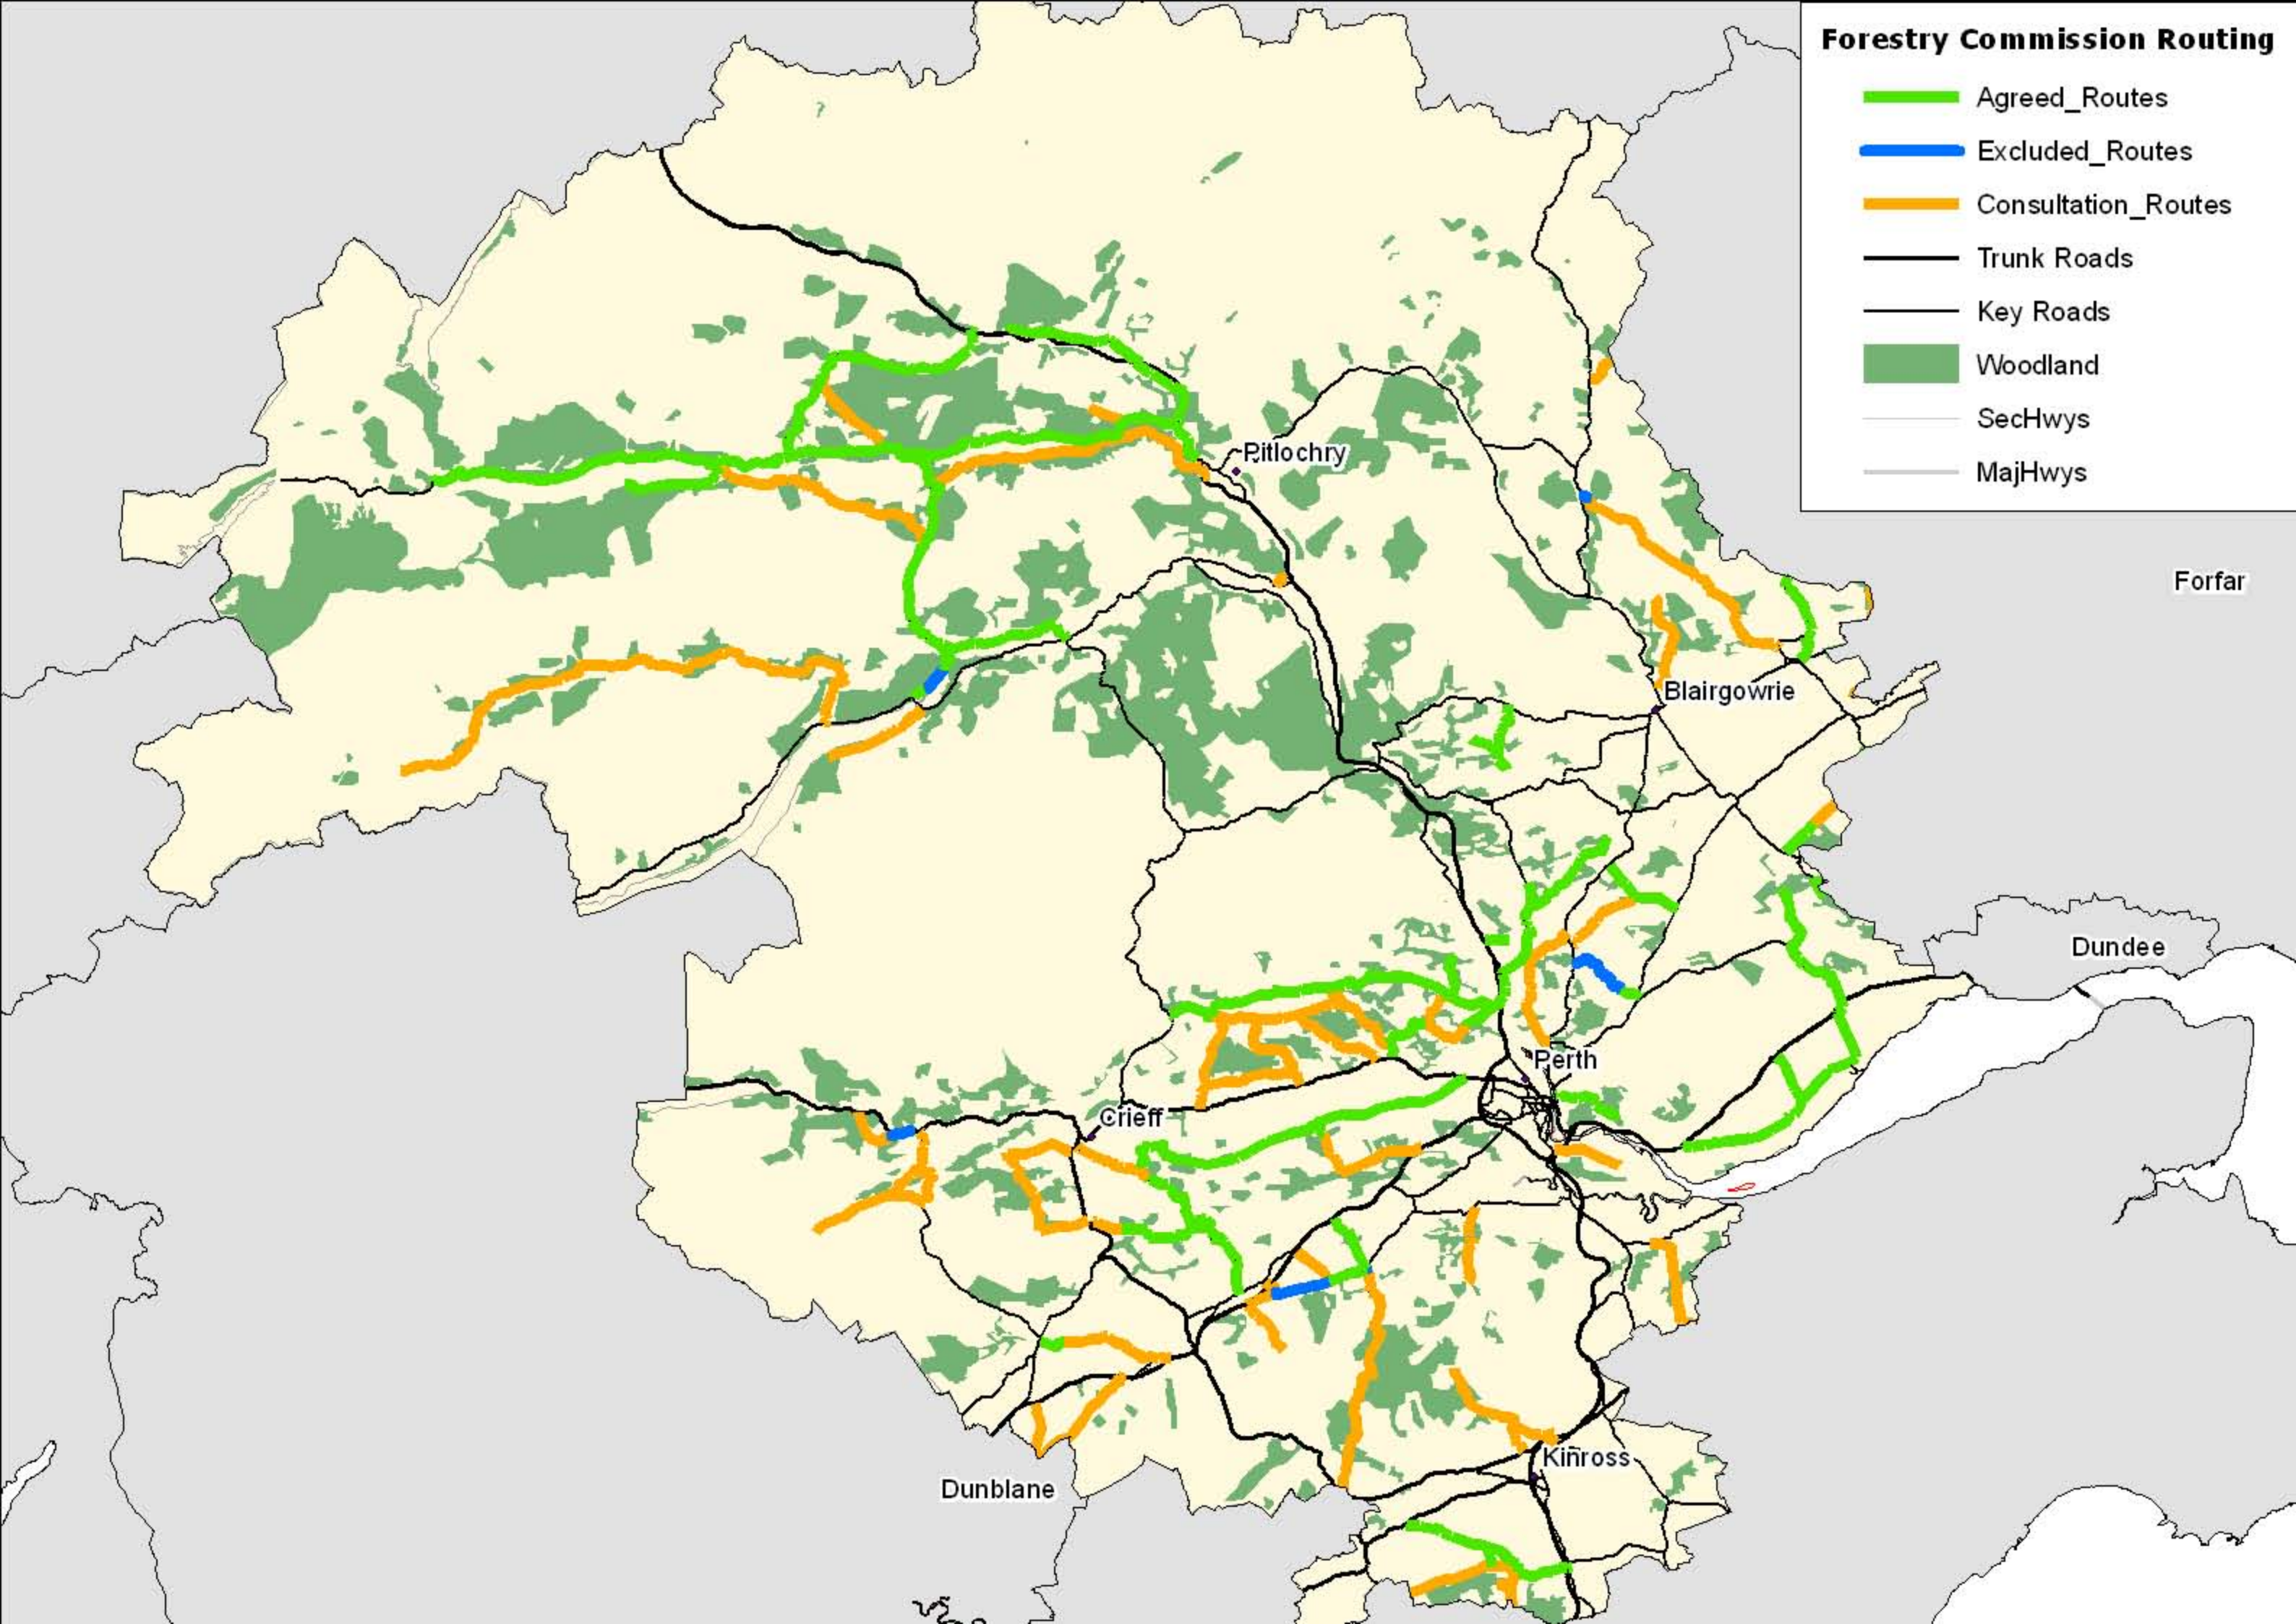

Forestry Commission Routing

- Agreed_Routes
- Excluded_Routes
- Consultation_Routes
- Trunk Roads
- Key Roads
- Woodland
- SecHwys
- MajHwys